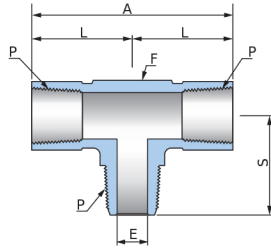

Branch Tee

PBT

Connects Male Pipe to Female Pipe

Part No.	Pipe Size	Dimensions (mm)				
	P	A	L	S	E	F
PBT-02	1/8	44.6	22.3	21.0	48	5/8
PBT-04	1/4	52.4	26.2	26.2	7.0	13/16
PBT-06	3/8	54.0	27.0	30.2	10.0	1
PBT-08	1/2	79.2	39.6	39.1	12.0	1

Dimensions are for reference only and are subject to change without prior notice.